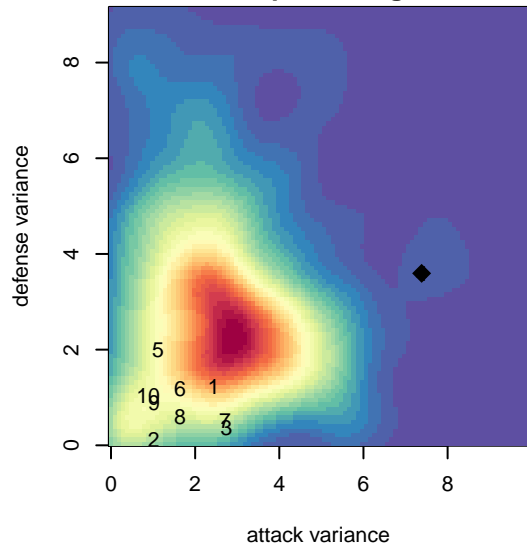

# Whitecaps FC Vancouver Prospects B05

, BC  
 B05 total strength=867  
 attack=1.8 defense=0.89

alt names used:  
 22 Vancouver Whitecaps Prospects  
 WHITECAPS PROSPECTS (CND)  
 Whitecaps FC Academy 05B

Venues played:  
 2016 Baker Blast Premier U12  
 2016 Nike Crossfire Challenge Super 9v9 U12  
 2016 PacNW Winter Classic Premier U12

**Whitecaps FC Vancouver Prospects B05**  
 Dots are actual minus expected GF (blue circles) and GA (red triangles).  
 Blue line is smoothed change in attack strength. Red is smoothed change in defense strength.

**attack and defense variance (black dot)  
relative to other teams  
and top 10 in region**

**attack and defense rating  
relative to others at age  
and all opponents in last 13 months**

**attack and defense rating  
relative to others at age  
and all opponents in last 13 months**