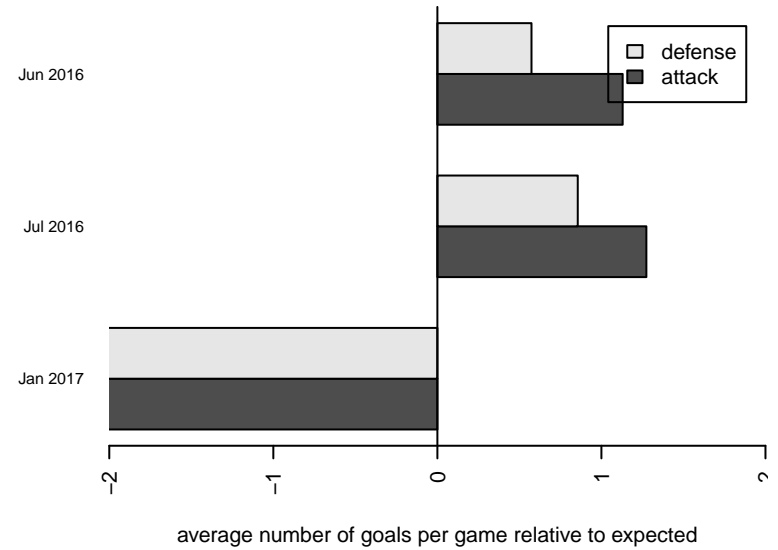

Venues played:  
 2016 Baker Blast Premier U12  
 2016 Nike Crossfire Challenge Super 9v9 U12  
 2016 PacNW Winter Classic Premier U12

**Whitecaps FC Vancouver Prospects B05**  
 Dots are actual minus expected GF (blue circles) and GA (red triangles).  
 Blue line is smoothed change in attack strength. Red is smoothed change in defense strength.

**attack and defense variance (black dot)  
relative to other teams  
and top 10 in region**

**attack and defense rating  
relative to others at age  
and all opponents in last 13 months**

**attack and defense rating  
relative to others at age  
and all opponents in last 13 months**

**Performance relative to 13 month average**

**Performance relative to 13 month average**

Distribution of opponents  
 Red = Lose zone, Blue = Win zone, Green = Even  
 Black line separates win/lose zones