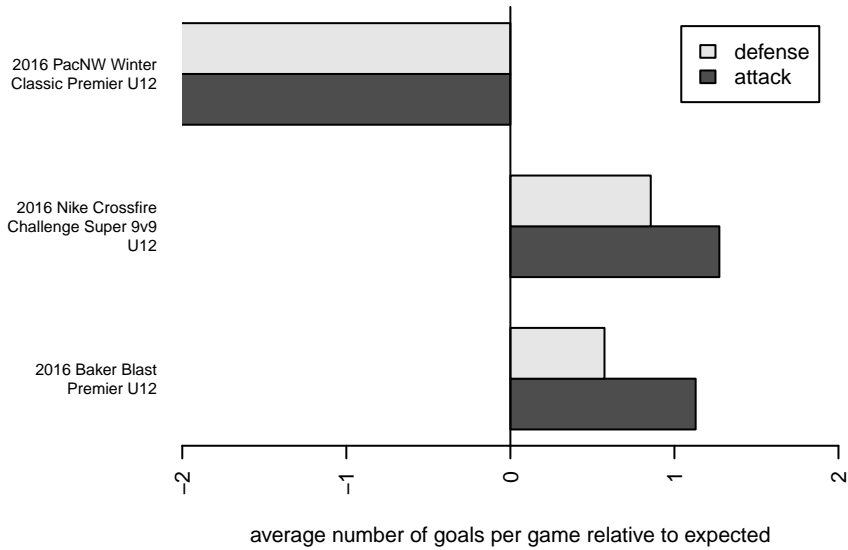

# Whitecaps FC Vancouver Prospects B05

, BC  
 B05 total strength=867  
 attack=1.8 defense=0.89

alt names used:  
 22 Vancouver Whitecaps Prospects  
 WHITECAPS PROSPECTS (CND)  
 Whitecaps FC Academy 05B

Venues played:  
 2016 Baker Blast Premier U12  
 2016 Nike Crossfire Challenge Super 9v9 U12  
 2016 PacNW Winter Classic Premier U12

**Whitecaps FC Vancouver Prospects B05**  
 Dots are actual minus expected GF (blue circles) and GA (red triangles).  
 Blue line is smoothed change in attack strength. Red is smoothed change in defense strength.

**attack and defense variance (black dot)  
relative to other teams  
and top 10 in region**

**attack and defense rating  
relative to others at age  
and all opponents in last 13 months**

**attack and defense rating  
relative to others at age  
and all opponents in last 13 months**

**Performance relative to 13 month average**

**Performance relative to 13 month average**

Distribution of opponents  
 Red = Lose zone, Blue = Win zone, Green = Even  
 Black line separates win/lose zones